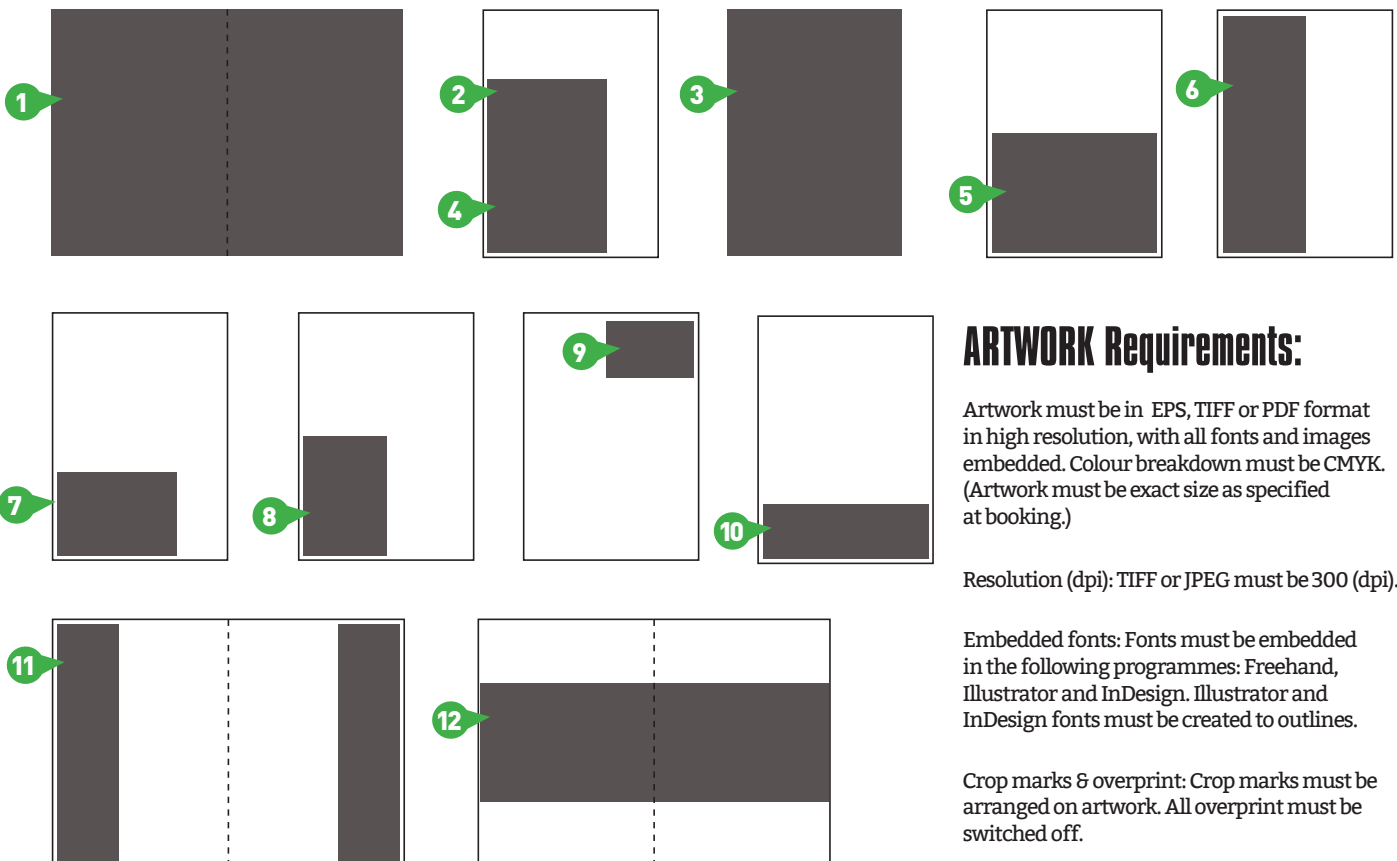

NORMAL ADVERTS

1	DOUBLE PAGE SPREAD	390x550mm	€ 9,000
2	DOUBLE JUNIOR	254x370mm Trim size	€ 6,800
3	FULL PAGE	390x275mm+3 Bleed	€ 5,000
4	JUNIOR PAGE	254x176mm Trim size	€ 3,900
5	HALF PAGE HORIZONTAL	180x266mm Trim size	€ 3,500
6	HALF PAGE VERTICAL	360x131mm Trim size	€ 3,500
7	QUARTER PAGE HORIZONTAL	131x176mm Trim size	€ 2,900
8	QUARTER PAGE VERTICAL	180x131mm Trim size	€ 2,300
	PER SINGLE COLUMN	10x41	€ 45

TAILORED OPTIONS

BOOKMARK WITH TAPE	210x148	€ 6,500
BELLY BAND	60x600	POA
INSERTS	N/A	POA

PRINT SIZE mm (height x width)

For multiple bookings placed within 12 months of first advert

2 Ads	4 Ads	8 Ads	12 Ads	16 Ads
5%	10%	15%	20%	25%

(Series discounts do not apply to special positions)
Right hand page 10% extra • Guaranteed positions 20% extra

ARTWORK Requirements:

Artwork must be in EPS, TIFF or PDF format in high resolution, with all fonts and images embedded. Colour breakdown must be CMYK. (Artwork must be exact size as specified at booking.)

Crop marks & overprint: Crop marks must be arranged on artwork. All overprint must be switched off.