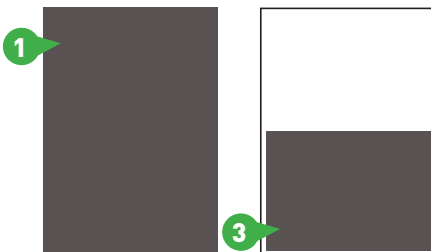

ARTWORK Requirements:

Artwork must be in EPS, TIFF or PDF format in high resolution, with all fonts and images embedded. Colour breakdown must be CMYK.
(Artwork must be exact size as specified at booking.)