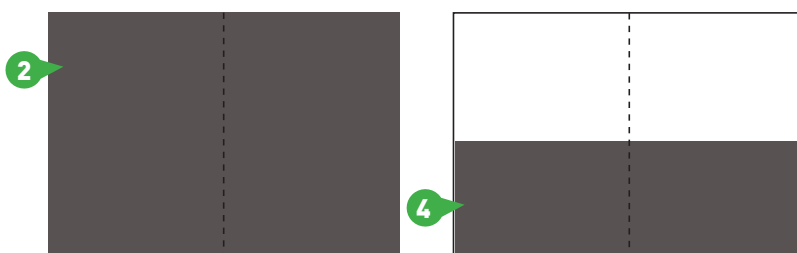

Resolution (dpi): TIFF or JPEG must be 300 (dpi).

Embedded fonts: Fonts must be embedded in the following programmes: Freehand, Illustrator and InDesign. Illustrator and InDesign fonts must be created to outlines.

Crop marks & overprint: Crop marks must be arranged on artwork. All overprint must be switched off.