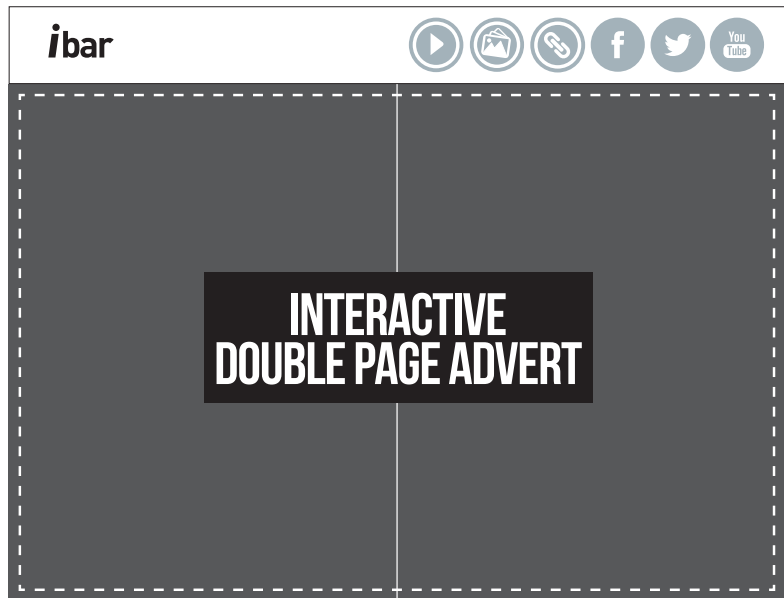

BASIC INTERACTION RATE CARD

MENA LUXURY		ARTWORK SIZE	
DOUBLE PAGE SPREAD	€1,000	560MM (W) X 370MM (H) + 5MM BLEED	
FULL PAGE	€750	280MM (W) X 370MM (H) + 5MM BLEED	
HALF PAGE	€500	280MM (W) X 180MM (H) + 5MM BLEED	
PRIME POSITION		ADVERTORIAL	
DPS PAGE 2 & 3	€2,000	DPS ADVERTORIAL	€2,100
DPS PAGE 4 & 5	€1,800	FP ADVERTORIAL	€1,000
DPS PAGE 6 & 7	€1,250		
FP PAGES 2 TO 7	€1,000		

DOUBLE PAGE ADVERT

ARTWORK SIZE:
560MM (W) X 345MM (H)

- UP TO 5 LINKS IN YOUR ADVERT
- IMAGE GALLERY : UP TO 8 IMAGES
- 1 YOUTUBE OR VIMEO VIDEO
- EMBEDDED WEBSITE

IMAGE GALLERY SPEC
800PX(W) X 450PX(H) 300DPI

FULL PAGE ADVERT

ARTWORK SIZE:
280MM (W) X 345MM (H)

- UP TO 5 LINKS IN YOUR ADVERT
- IMAGE GALLERY : UP TO 6 IMAGES
- 1 YOUTUBE OR VIMEO VIDEO
- OR EMBEDDED WEBSITE

IMAGE GALLERY SPEC
800PX(W) X 450PX(H) 300DPI

Digital ADVERTS Specification

HALF PAGE ADVERT

ARTWORK SIZE:
280MM (W) X 180MM (H)

UP TO 3 LINKS IN YOUR ADVERT

IMAGE GALLERY : UP TO 4 IMAGES

IMAGE GALLERY SPEC
800PX(W) 450PX(H) 300DPI

menaluxury.com

	width x height	PRICE
LUXURY BANNER		
1 LEADERBOARD	728x90 px	€ 500 for 3 Months
2 MPU	300x250 px	€ 300 for 3 Months
LUXURY PROFILE		€ 1,000 for 12 Months